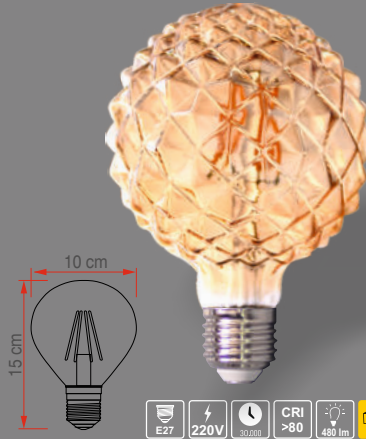

AMBER

6 Watt Q95 Ampul

Fiyat:
72,00₺

Kod: ERK2331