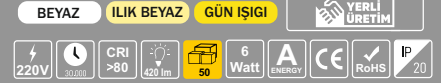

Led Paneller

3 Watt Led Panel

Fiyat:  
**20,20₺**

Kod: M1001

6 Watt Led Panel

Fiyat:  
**26,70₺**

Kod: M1002

9 Watt Led Panel