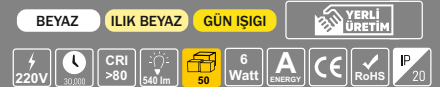

Fiyat:  
**85,00₺**

Kod: ERK3472

20 Watt Saten Led Panel

Fiyat:  
**100,00₺**

Kod: ERK3480

6 Watt Camlı Led Panel

Fiyat:  
**49,00₺**

Kod: ERK3406