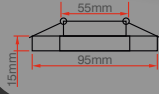

ŞEFFAF

GU10 Ampul
Dahil Değildir.

Akyaka Cam Spot

Fiyat:
37,00₺

Kod: ERK9061