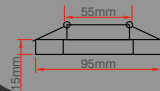

GU10 Ampul
Dahil Değildir.

MAVİ

PEMBE

GÜN IŞIĞI

YERLİ ÜRETİM

220V

3000h

CRI >80

240lm

50

3 Watt

A ENERGY

CE

RoHS

IP 20