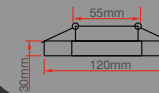

ŞEFFAF

GU10 Ampul
Dahil Değildir.

**YENİ
ÜRÜN**

Lara Cam Spot

Fiyat:
65,00₺

Kod: ERK9063