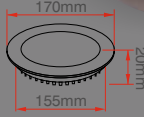

Fiyat:
85,00₺

Kod: ERK3472