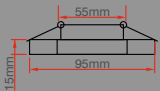

GU10 Ampul
Dahil Değildir.

GÜN IŞIĞI

YERLİ ÜRETİM

220V

3000h

CRI >80

240lm

50

3 Watt

A ENERGY

CE

RoHS

IP 20

Fiyat:
87,00₺

Kod: ERK9031

YENİ ÜRÜN
3
Fonksiyonlu