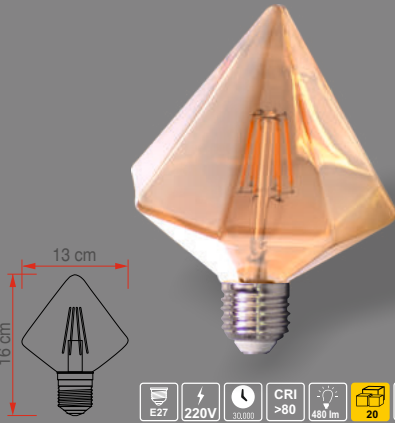

6 Watt G100 Ampul

Fiyat:  
**78,00₺**

Kod: ERK2323

AMBER

6 Watt G125 Ampul

Fiyat:  
**78,00₺**

Kod: ERK2325

AMBER