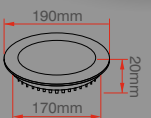

Fiyat:  
**35,50₺**

Kod: M1003

12 Watt Led Panel

Fiyat:  
**38,00₺**

Kod: M1004

15 Watt Led Panel

Fiyat:  
**46,50₺**

Kod: M1005