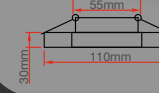

ŞEFFAF

GU10 Ampul
Dahil Değildir.

**YENİ
ÜRÜN**

Fethiye Cam Spot

Fiyat:
65,00₺

Kod: ERK9064