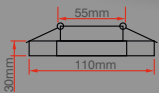

SİYAH

GU10 Ampul
Dahil Değildir.

**YENİ
ÜRÜN**

Marmaris Cam Spot

Fiyat:
60,00₺

Kod: ERK9062