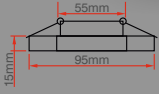

Gözde Cam Spot

Fiyat:
40,00₺

Kod: ERK9016