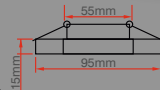

GU10 Ampul
Dahil Değildir.

GÜN IŞIĞI

YERLİ ÜRETİM

220V

3000h

CRI >80

240lm

50

3 Watt

A ENERGY

CE

RoHS

IP 20

Fiyat:
60,00₺

Kod: ERK9030

YENİ ÜRÜN