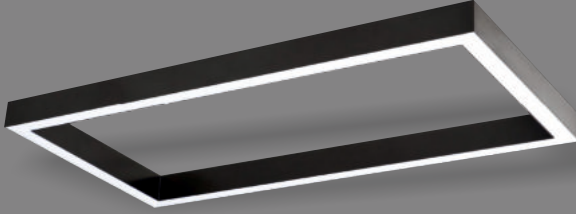

Linear Led Armatür

KOD	WATT	ÖLÇÜ (KARE)	FİYAT
ERK5360	30	400x400x400x400 mm	1375,00 ₺
ERK5361	44	600x600x600x600 mm	2035,00 ₺
ERK5362	60	800x800x800x800 mm	3000,00 ₺
ERK5363	90	1000x1000x1000x1000 mm	3940,00 ₺
ERK5364	96	1200x1200x1200x1200 mm	4850,00 ₺

OSRAM

BEYAZ

GÜN IŞIĞI

4000K