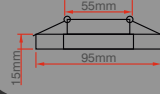

GU10 Ampul
Dahil Değildir.

GÜN IŞIĞI

YERLİ ÜRETİM

Fiyat:
60,00₺

Kod: ERK9032

**YENİ
ÜRÜN**