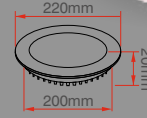

Fiyat:
51,00₺

Kod: M1006