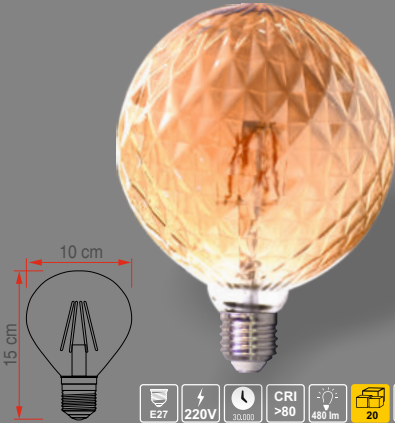

6 Watt Q100 Ampul

Fiyat:  
**78,00₺**

Kod: ERK2327

AMBER

6 Watt G125 Ampul

Fiyat:  
**78,00₺**

Kod: ERK2329

AMBER