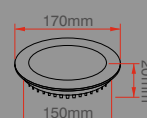

Fiyat:  
**35,50₺**

Kod: M1003

12 Watt Led Panel

Fiyat:  
**38,00₺**

Kod: M1004

15 Watt Led Panel

Fiyat:  
**46,50₺**

Kod: M1005