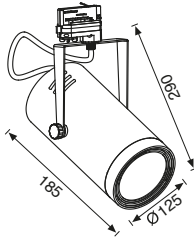

6 Ad. AR 111
W 30 G 53 electronic

JR031 G Metal Halide Ray Spot
Balastlı IP20
99,00 USD

4 Ad. HCI-T
W 70 G 12 electronic