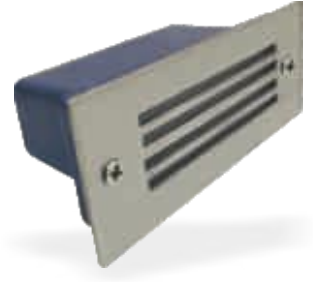

HS 6003

91-2501

3200K
200 Lm
IP 20

2,5 W
50,00 ₺